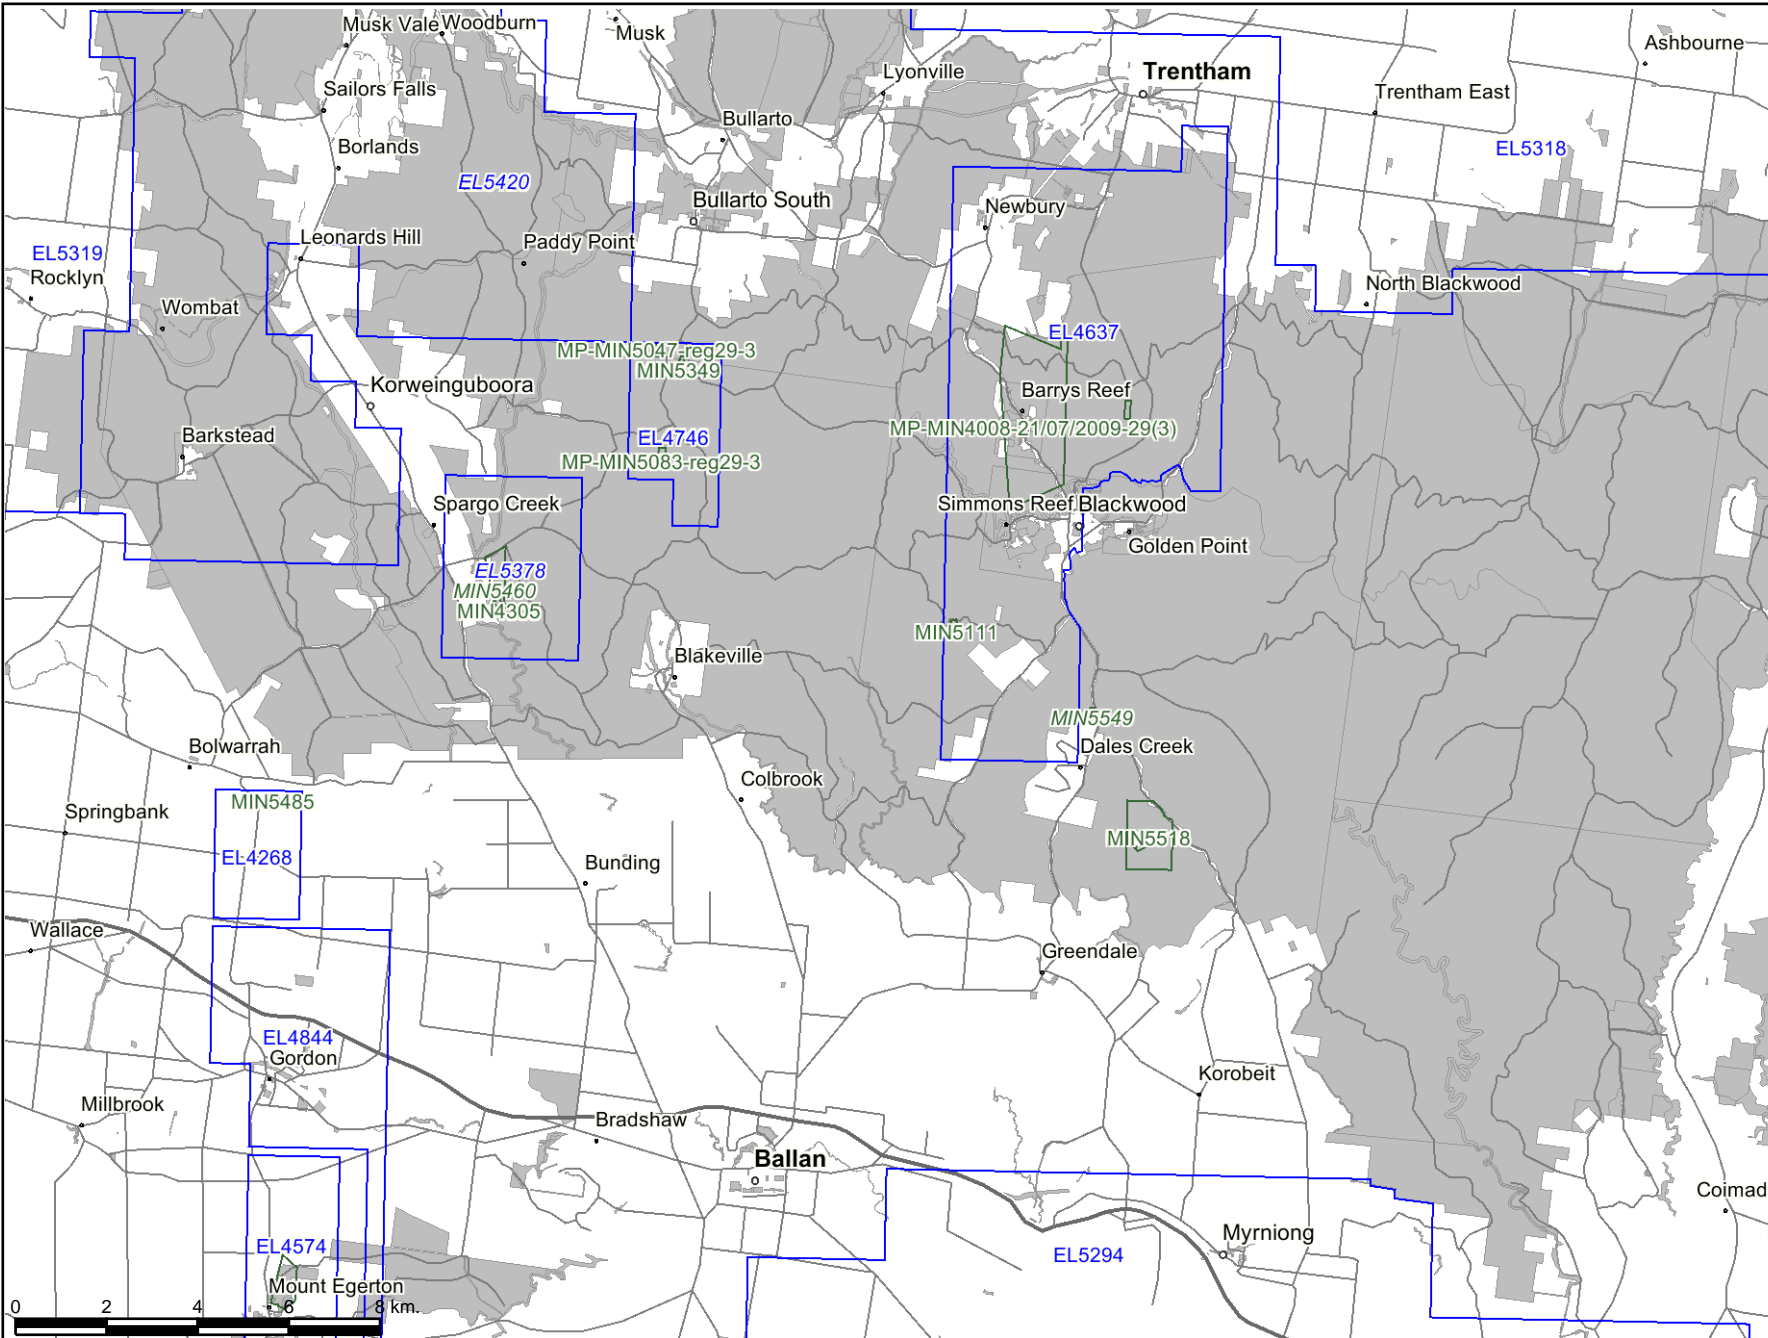

Mining and Exploration Licences in the south of the region

Department of Primary Industries

Legend

Towns (100K)

- Large Town
- Town
- Locality

Current Mineral Exploration Licences

Current Mining Licences and Leases

Roads (250K)

- Major Roads
- Other Roads

Crown Land

Disclaimer: This map is a snapshot generated from Victorian Government data. This material may be of assistance to you but the State of Victoria does not guarantee that the publication is without flaw of any kind or is wholly appropriate for your particular purposes and therefore disclaims all liability for error, loss or damage which may arise from reliance upon it. All persons accessing this information should make appropriate enquiries to assess the currency of the data.

© The State of Victoria Department of Primary Industries 2007

Map Scale 1:165,992
NOT FOR NAVIGATION

Printed on 15 July 2012 22:46:00